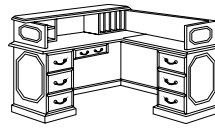

Right Reception L Desk
7350-66
66W 78D 44H
Consists of:
-480 Left Single Pedestal Desk
-579 Right Single Pedestal Return
-601 Privacy Hutch