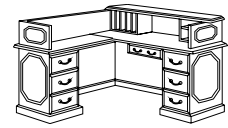

Left Reception L Desk
7350-67
66W 78D 44H
Consists of:
-490 Right Single Pedestal Desk
-589 Left Single Pedestal Return
-601 Privacy Hutch