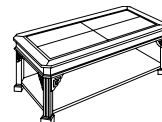

Rectangular End Table
7350-81
26W 21D 22H

Rectangular Sofa Table
7350-82
53W 16D 27H

Rectangular Cocktail Table
7350-84
48W 24D 16H

Dimensions are in inches and are subject to variance. Options are subject to change without notice.