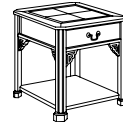

10' Rectangular Conference Table with Queen Anne Bases
7350-98
120W 46D 30H
Consists of:
-019 HPL Top (2 pieces)
-002 Pedestal Base (2 needed)

Rectangular End Table
7350-81
26W 21D 22H