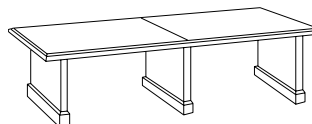

10' Rectangular Conference Table with Slab Bases
7350-95
120W 46D 30H
Consists of:
-019 HPL Top (2 pieces)
-001 Slab End Bases (set)
-029 Apron Support Rails

12' Rectangular Conference Table with Slab Bases
7350-99
144W 46D 30H
Consists of:
-006 HPL Top (2 pieces)
-008 Center Slab Base
-001 Slab End Bases (set)