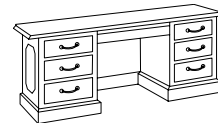

Tower CPU Computer Credenza
7350-22
66W 20D 30H