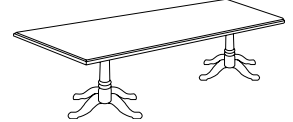

6' Rectangular Conference Table with Queen Anne Bases
7350-96
72W 36D 30H
Consists of:
-017 HPL Top
-002 Pedestal Base (2 needed)

8' Rectangular Conference Table with Queen Anne Bases
7350-97
96W 44D 30H
Consists of:
-018 HPL Top
-002 Pedestal Base (2 needed)